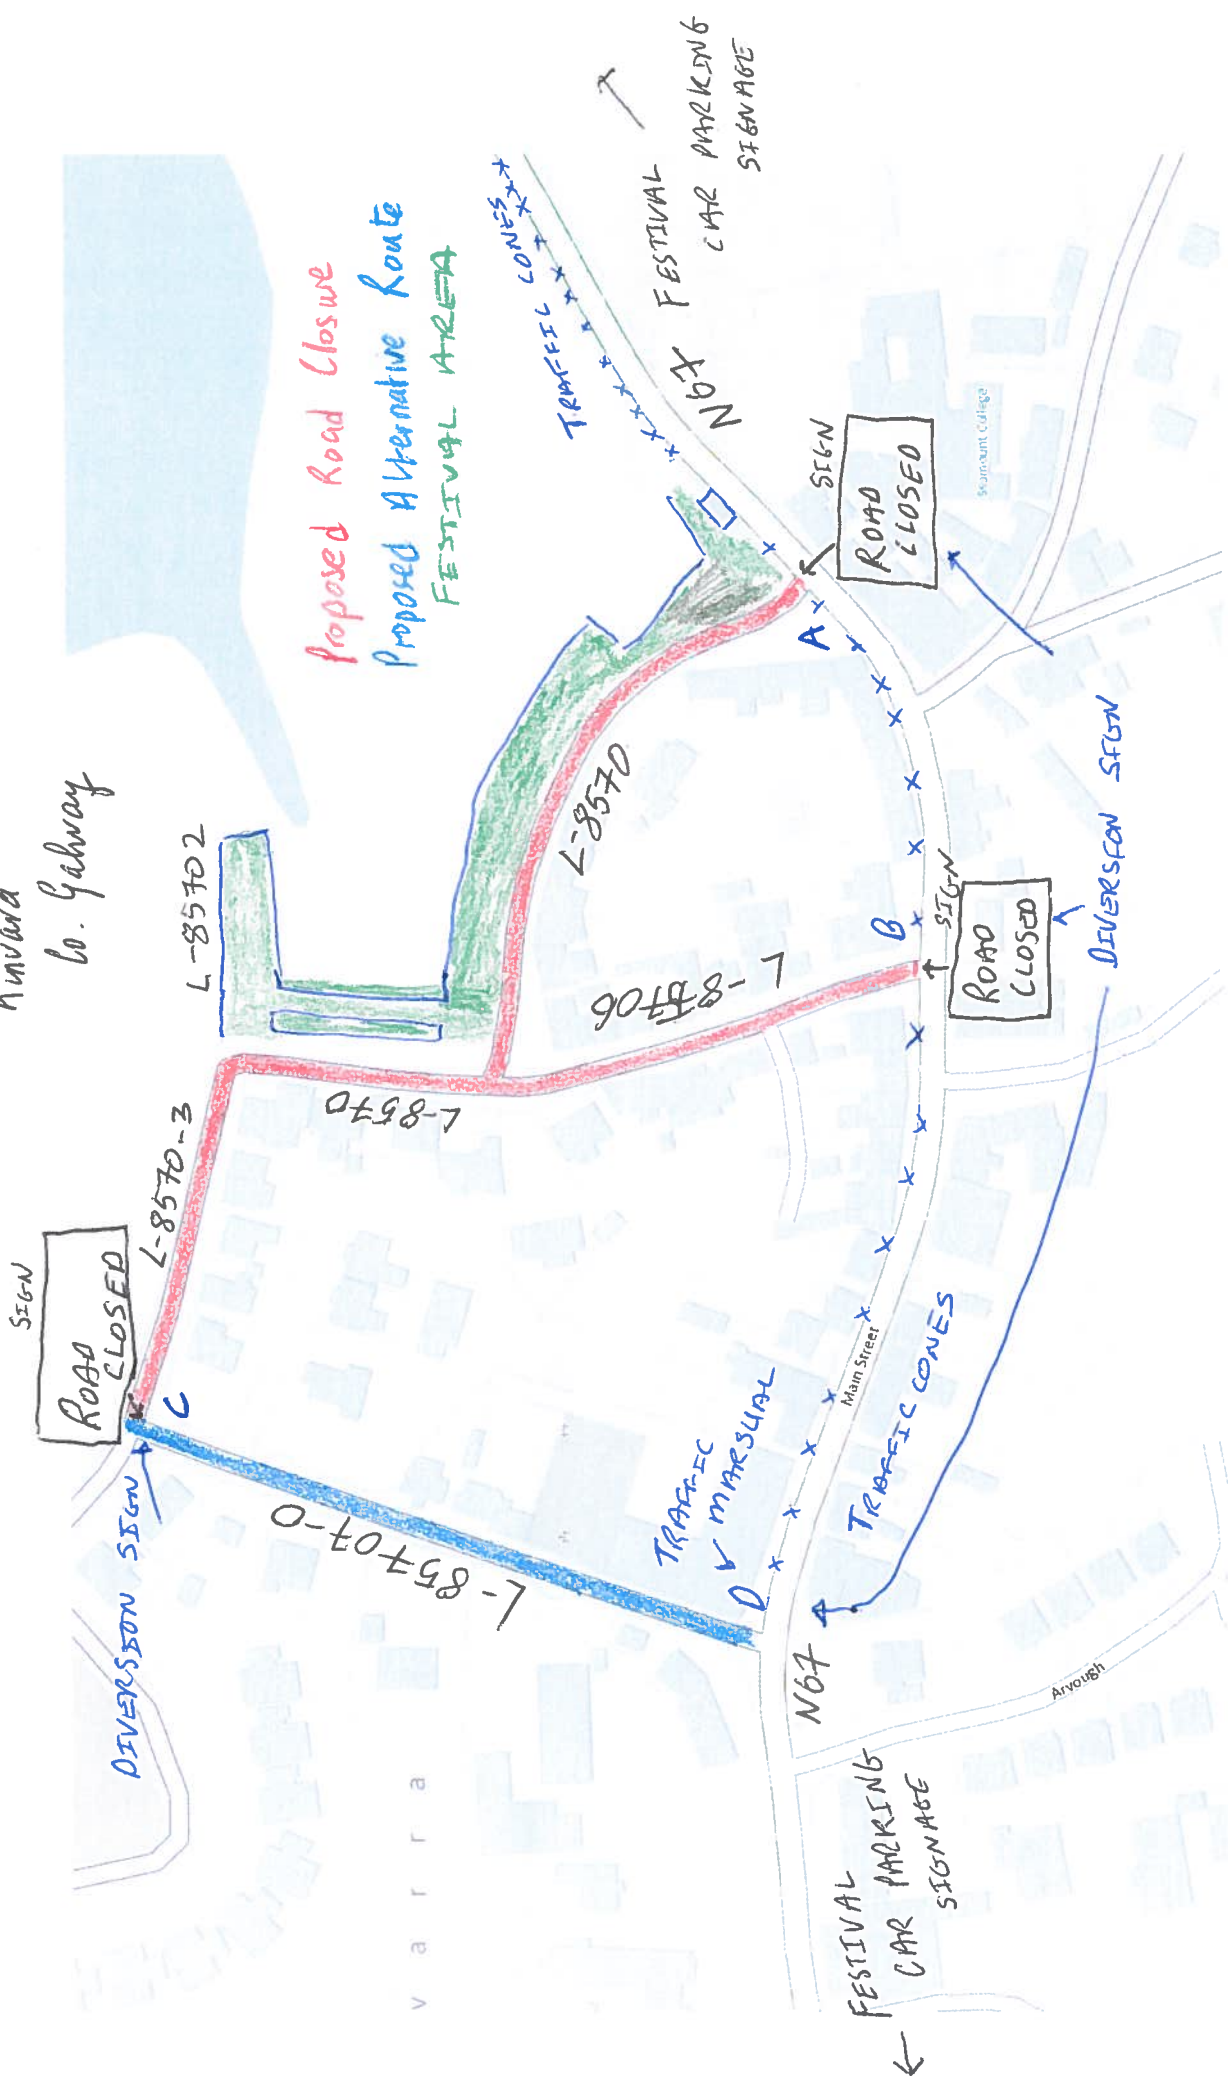

Cruinnie na mBad festival '17

Ruvvara  
Co. Galway

Proposed Road Closure  
Proposed Alternative Route  
FESTIVAL AREA

- Basemaps
- Map Contents
- Layer Visibility
- OPW Funding Apps - Lines
  - OPW Funding Apps - Points
  - Flooded Properties
  - Road Closures
  - Satellite Imagery Extents
  - Road Network
  - Land Register
  - Planning Registers
  - Admin Boundary Datasets

Kinvara

Seamaint College

100 m  
300 ft