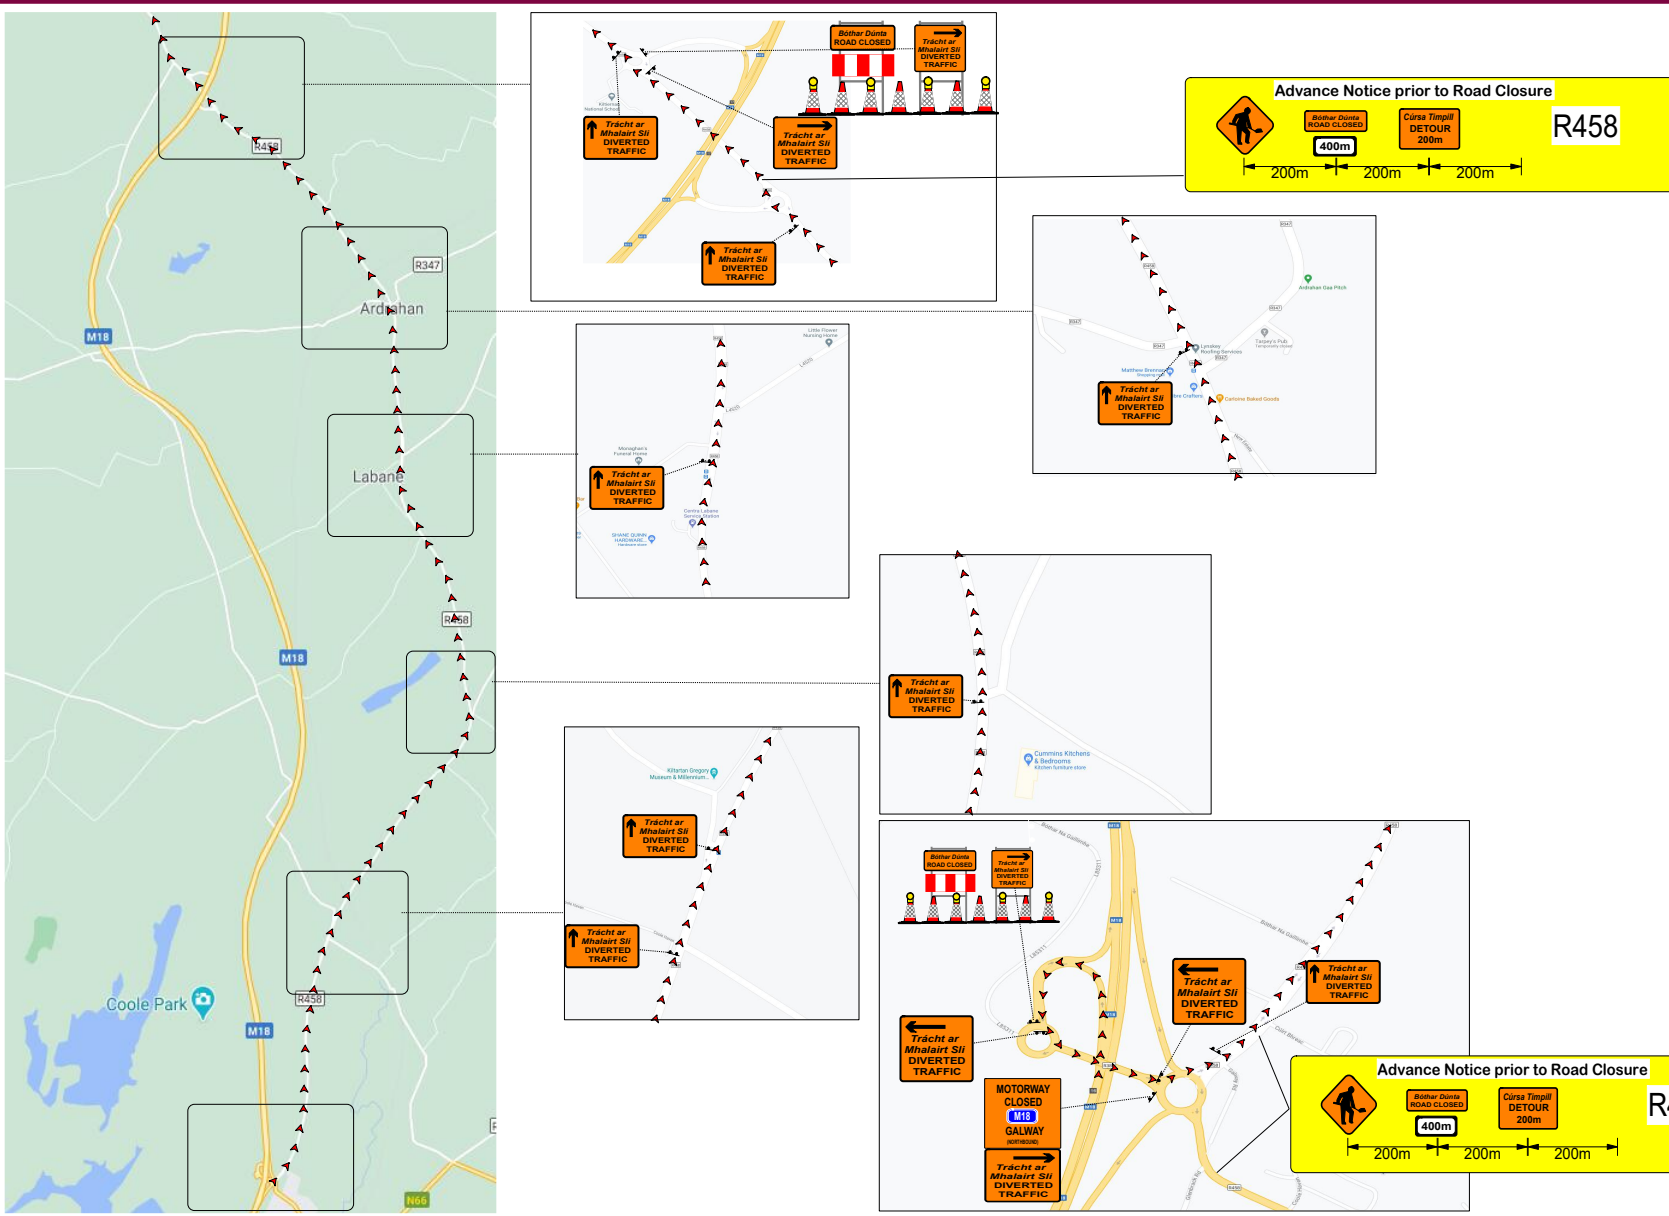

Designed By: Oliver Sheerin
 Date : 08/12/2020
 Checked By: _____
 Date : _____
 Approved By: _____
 Date : _____

Drawing Title :
**M18 Road Closure
 between
 Junction 16 Gort
 and
 Junction 18 Rathmorrissey(M6)
 NORTHBOUND**
 Page One Of Two

MANIFEST

SIGN																			
CODE	WK 091	WK 091	WK 091	WK 094	WK 090	WK 001	P 001	W 183											
AMOUNT	8	4	2	5	3	3	3	2	1										
SIZE	750mm	750mm	750mm																

Legend

Direction of Traffic

Sign Location