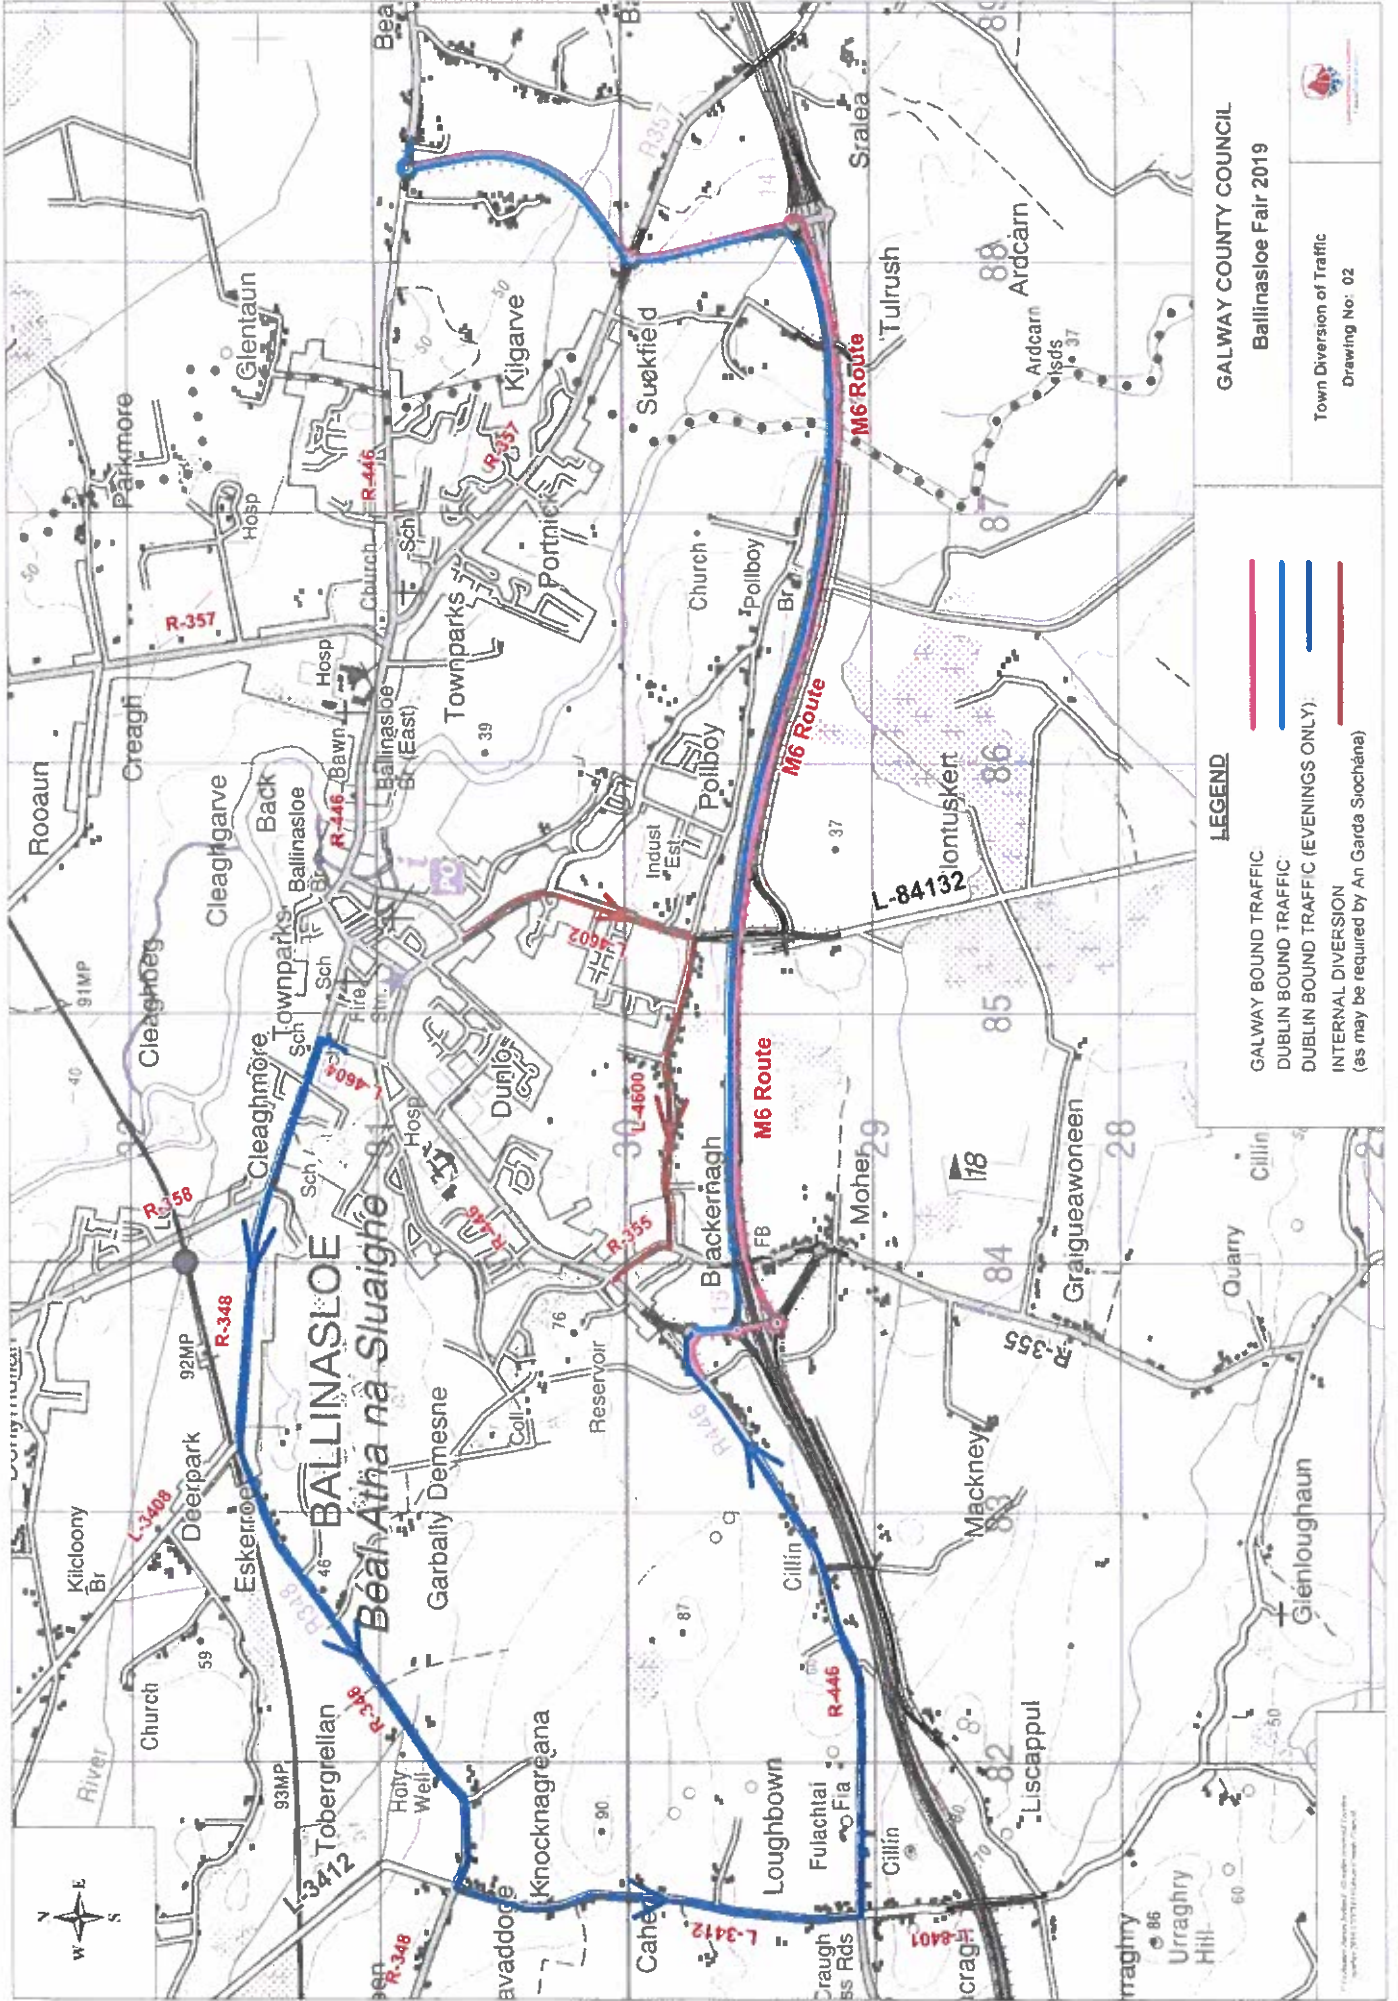

Map Ref 01

Niall Clarke

Map Rel 02

Nick Adams

GALWAY COUNTY COUNCIL
 Ballinasloe Fair 2019

Town Diversion of Traffic
 Drawing No. 02

LEGEND

- ▬ GALWAY BOUND TRAFFIC
- ▬ DUBLIN BOUND TRAFFIC
- ▬ DUBLIN BOUND TRAFFIC (EVENINGS ONLY)
- ▬ INTERNAL DIVERSION (as may be required by An Garda Siochána)