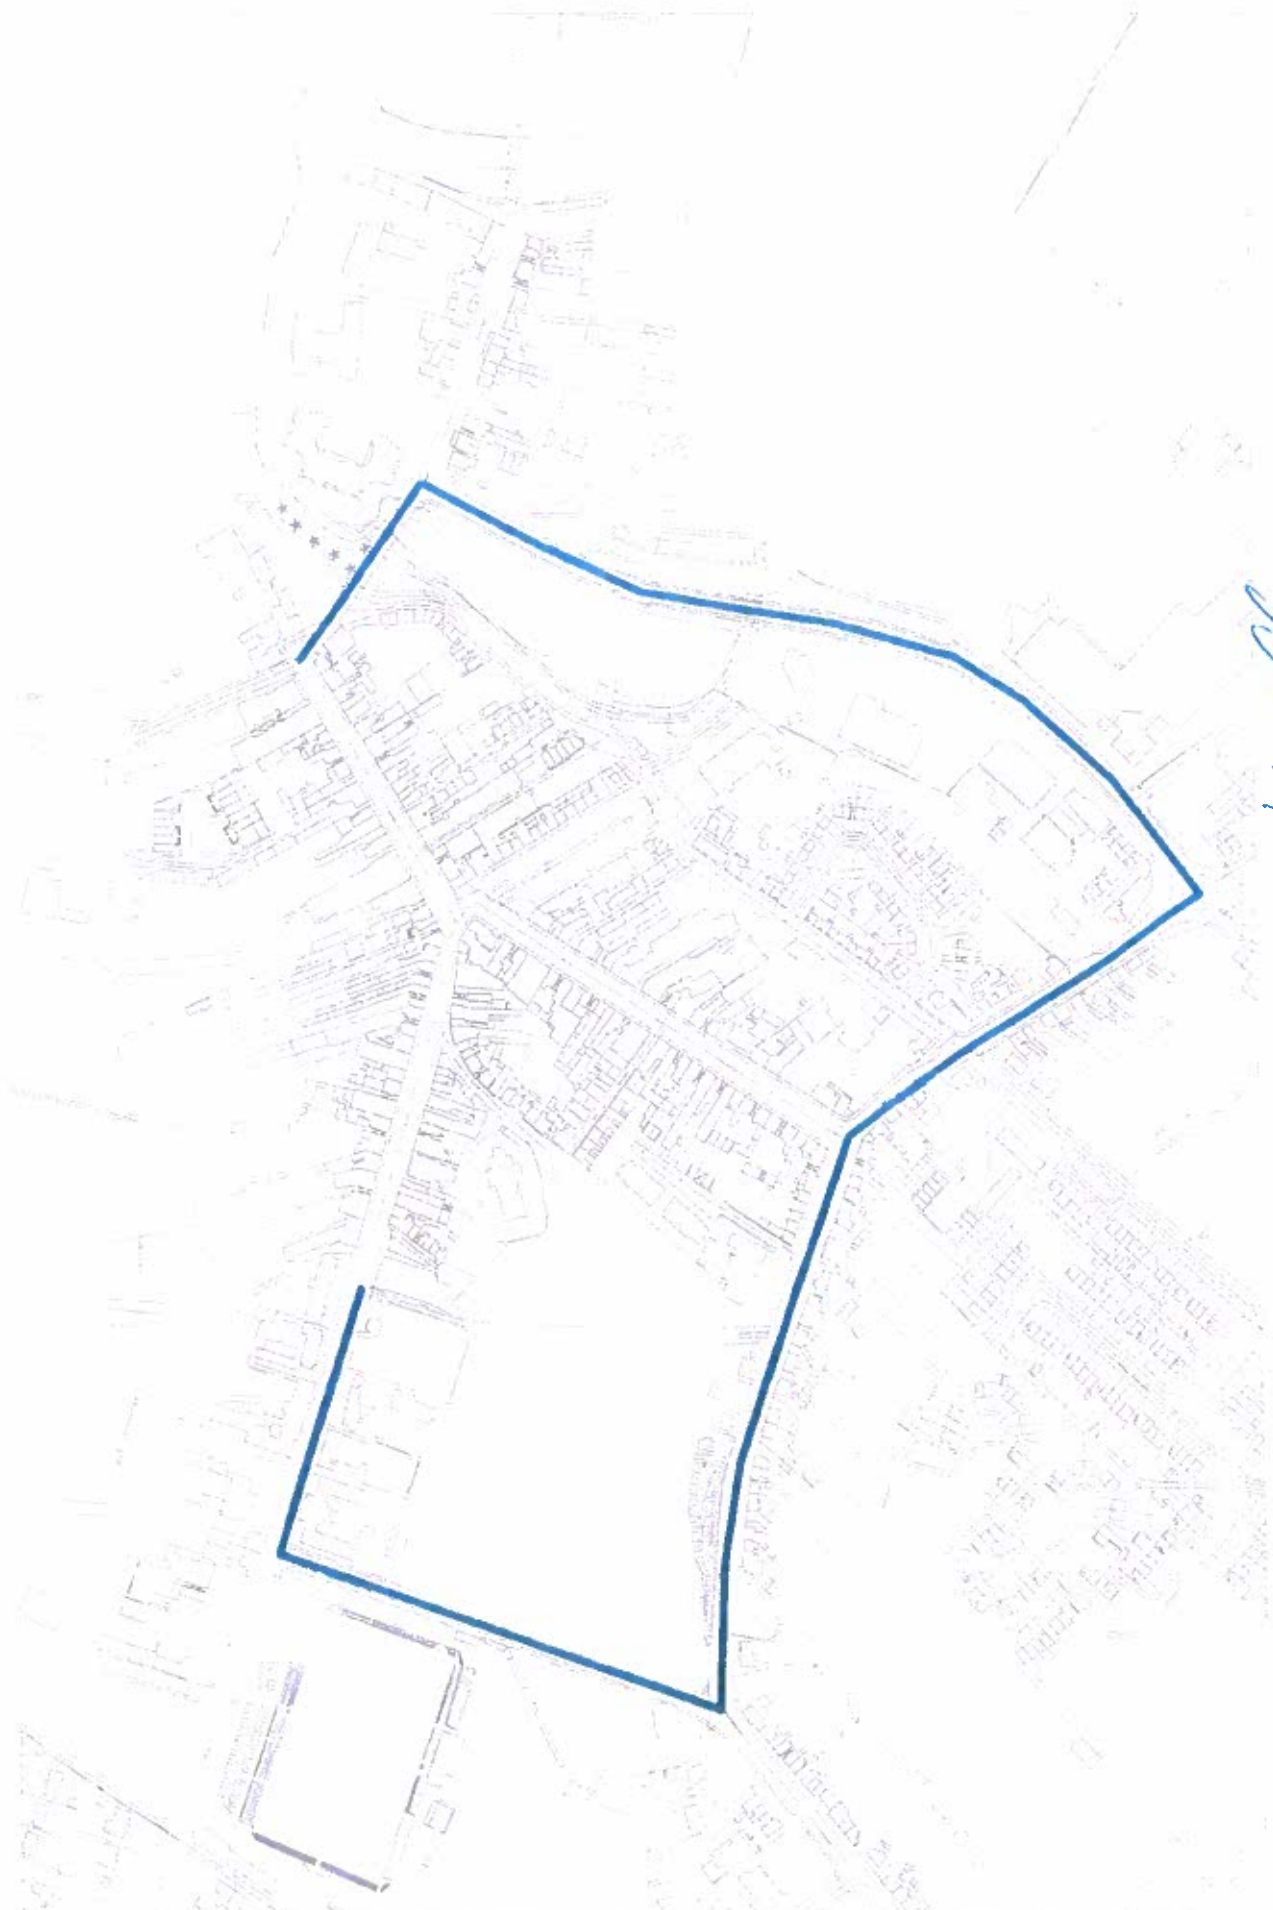

Map Ref 01

Niall Clarke

Map Rel 02

Nick Adams

GALWAY COUNTY COUNCIL
 Ballinasloe Fair 2019

Town Diversion of Traffic
 Drawing No. 02

LEGEND

- ▬ GALWAY BOUND TRAFFIC
- ▬ DUBLIN BOUND TRAFFIC
- ▬ DUBLIN BOUND TRAFFIC (EVENINGS ONLY)
- ▬ INTERNAL DIVERSION (as may be required by An Garda Siochána)