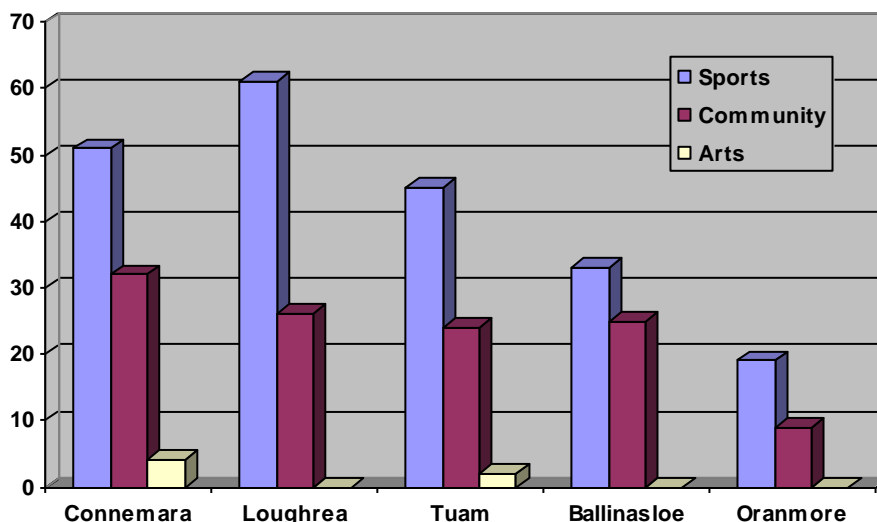

Breakdown of Facilities by Type and Electoral Area

Galway County Council would like to thank the following:

- Caitriona McQuillan   Social Inclusion Unit
  Valerie Kavanagh   Social Inclusion Unit
  Denise Feeney   Galway County Community & Voluntary Forum
  Michael Curley   Local Sports Partnership
- The Community, Enterprise & Economic Development Unit who supported the audit process especially Frank Dawson, Ger Scully, Mary Hughes and Marilyn Gaughan.
- Mark Conroy from the GIS Team for assisting with the mapping of the facilities.
- The Galway County Community & Voluntary Forum for assisting to identify facilities, in particular the Community Forum Executive, the Forum area offices and all other members of the Forum who assisted.
- The Corporate & Cultural Affairs Unit of the Council.
- And finally to all those who took the time to complete and return the questionnaires and take telephone calls regarding their facilities.

For queries in relation to this audit please contact:

Community, Enterprise & Economic Development Unit,
Galway County Council,
Prospect Hill,
Galway.

Web: www.galway.ie

E mail: vkavanagh@galwaycoco.ie

Phone: 091 476512

Please Note: The accuracy of the results contained in this audit was dependant on the contact person's knowledge of the facility and the accuracy of the data entry into the database used. If any facilities have not been identified or the information contained within is not accurate the Social Inclusion Unit in Galway County Council should be contacted and made aware of this on 091 476512. This report is based on information collected as at February 2009.