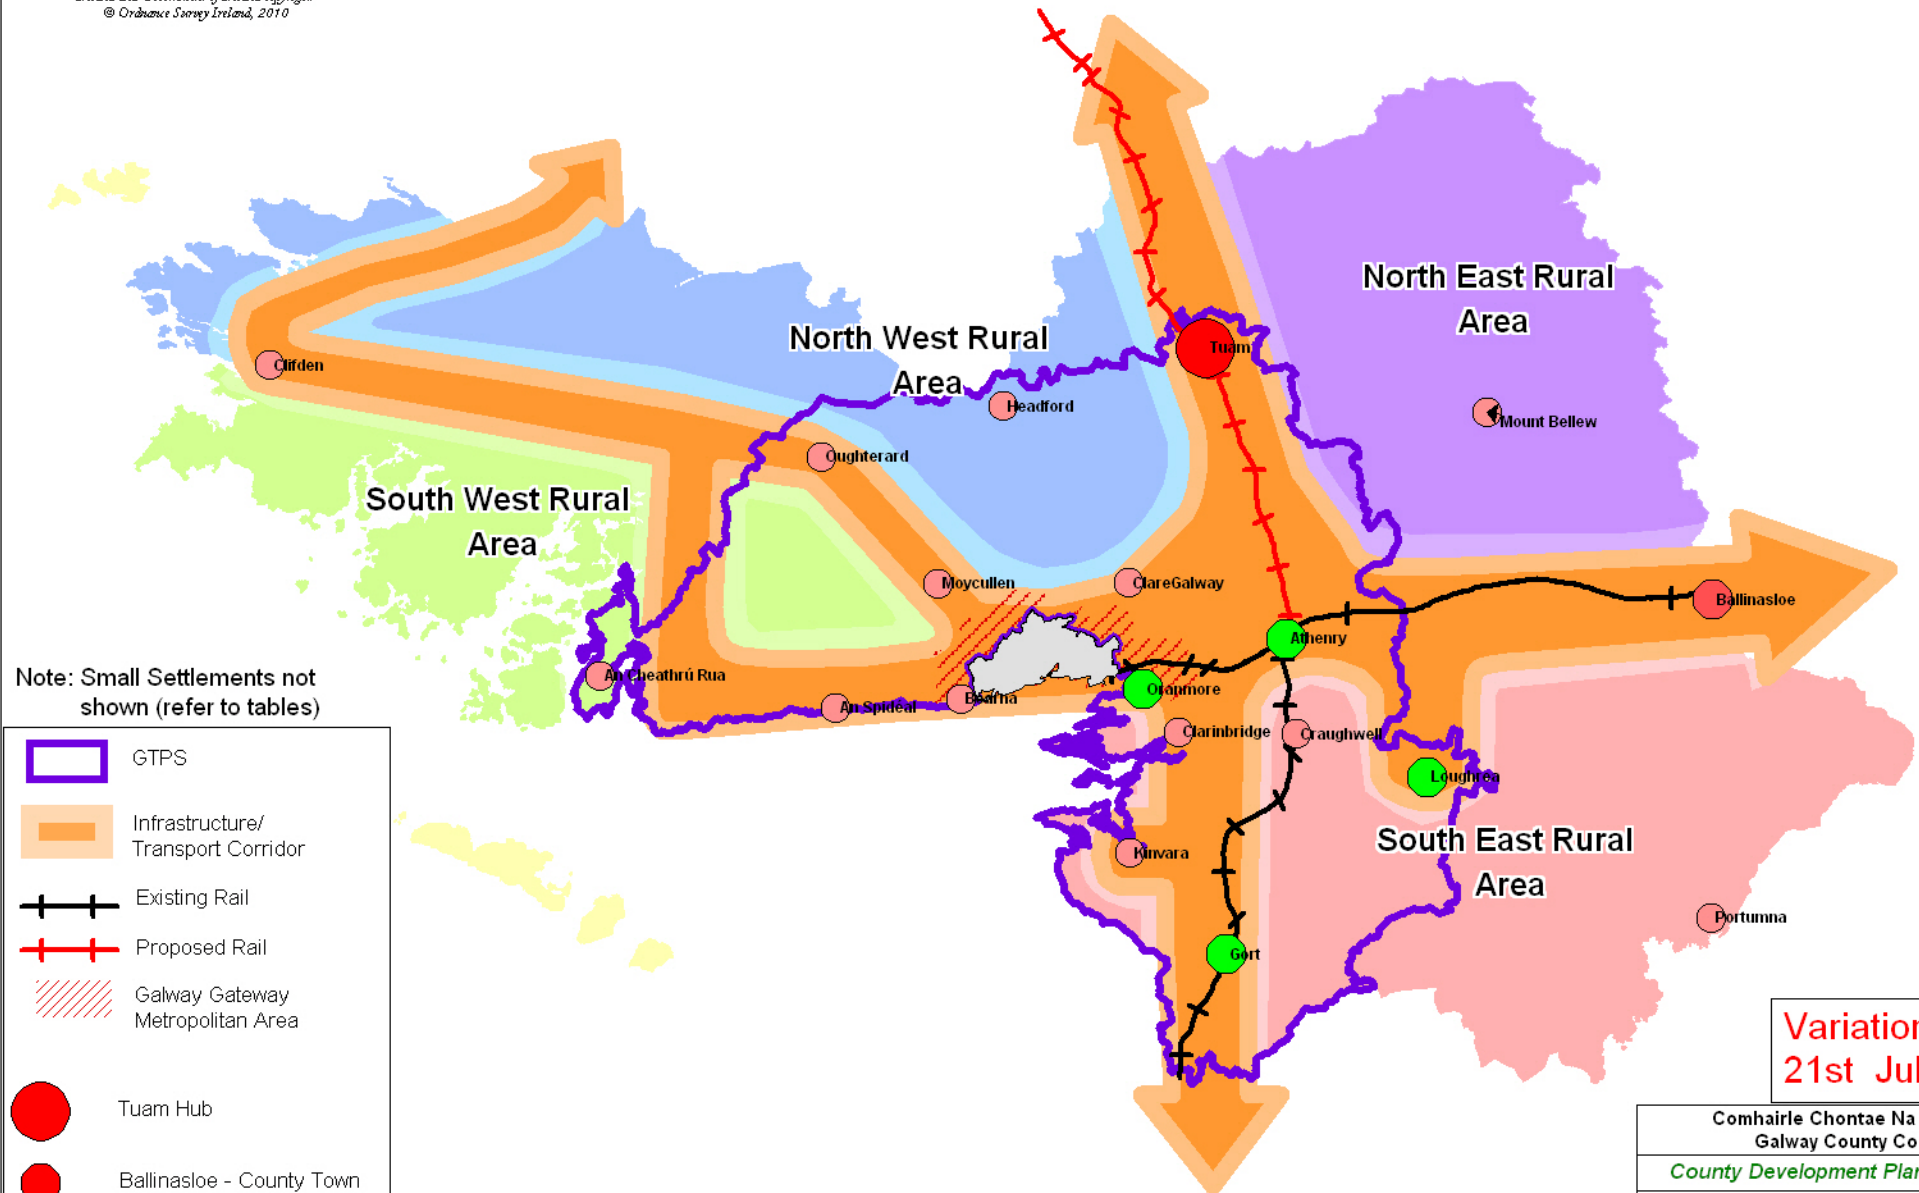

Note: Small Settlements not shown (refer to tables)

	GTPS
	Infrastructure/ Transport Corridor
	Existing Rail
	Proposed Rail
	Galway Gateway Metropolitan Area
	Tuam Hub
	Ballinasloe - County Town
	Other Towns / Key Towns
	Other Villages