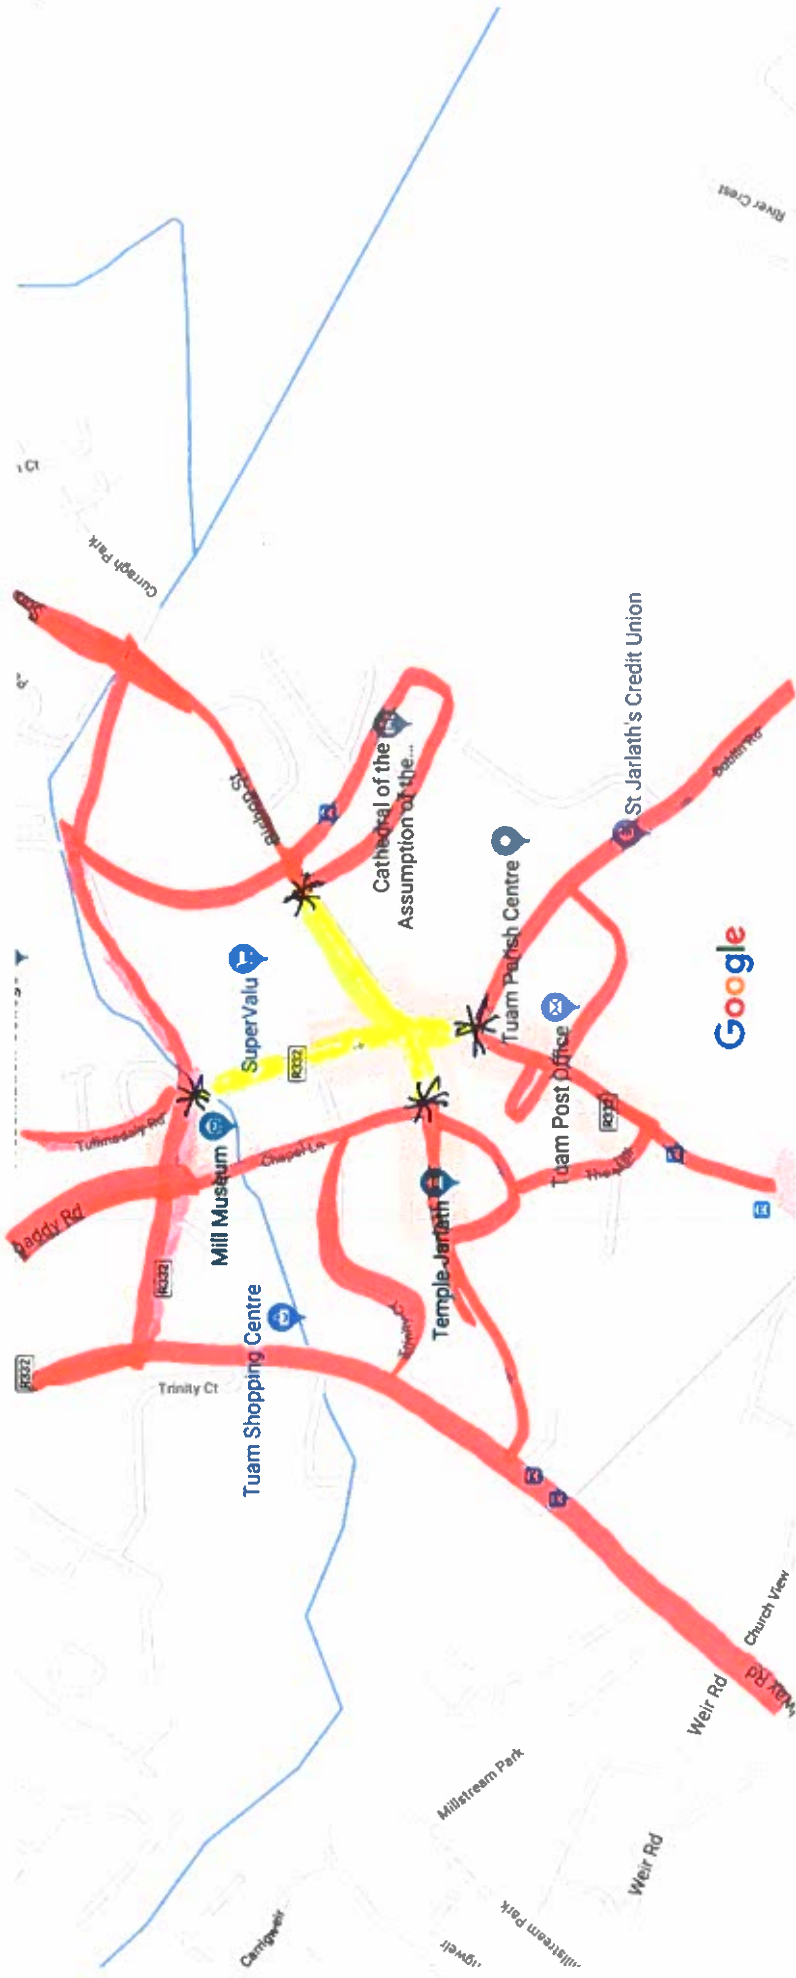

DEVICES TRAFFIC FLOW

DEVOTES AREA CLOSURE

* Marks Manned Traffic Control Stations

Google Maps

Map data ©2018 Google 100 m